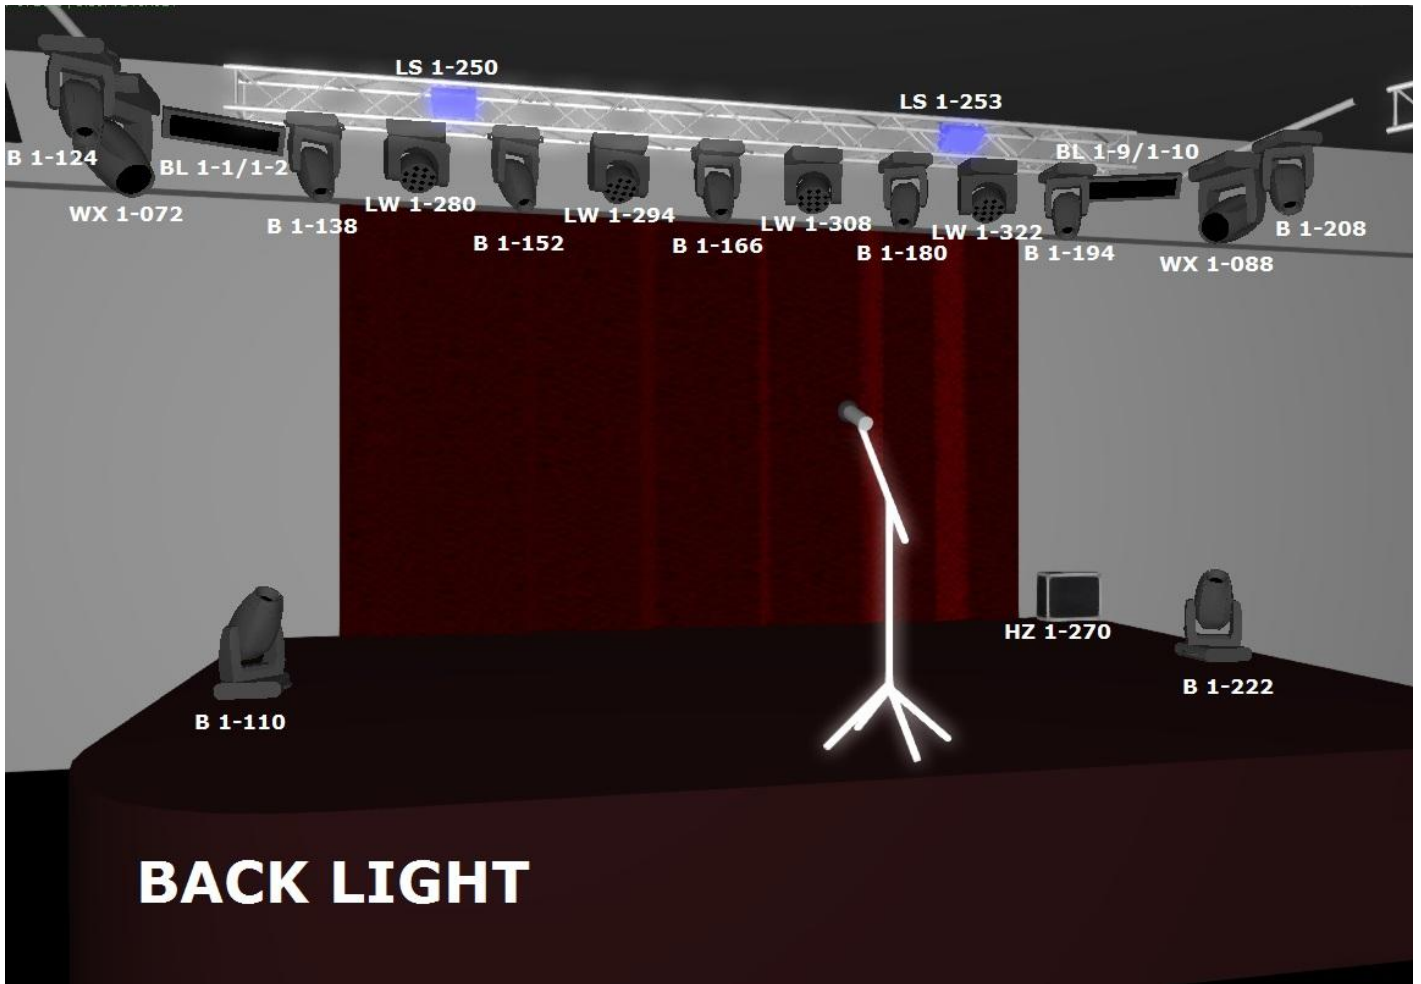

# STAGE LIGHTING 3D PLOT | 16 Tons Club | 2019

**LEGEND:**

<b>B</b>	<b>INVOLIGHT LED MH 140B</b>	<b>X 9</b>
<b>BL</b>	<b>AUDIENCE BLINDER 4X650WT</b>	<b>X 2</b>
<b>E</b>	<b>ETC SOURCE FOUR JR 575WT</b>	<b>X 2</b>
<b>HZ</b>	<b>ANTARI Z-350 FAZER</b>	
<b>LS</b>	<b>INVOLIGHT LED STROB 500</b>	<b>X 2</b>
<b>LW</b>	<b>INVOLIGHT LED MH 720 W</b>	<b>X 4</b>
<b>P</b>	<b>PAR-56 SHORT BLACK(WFL)</b>	<b>X 18</b>
<b>PC</b>	<b>PC SPOT 500WT</b>	
<b>S</b>	<b>MARTIN ATOMIC 3000 DMX</b>	<b>X 2</b>
<b>WX</b>	<b>ROBE WASH 250XT</b>	<b>X 4</b>