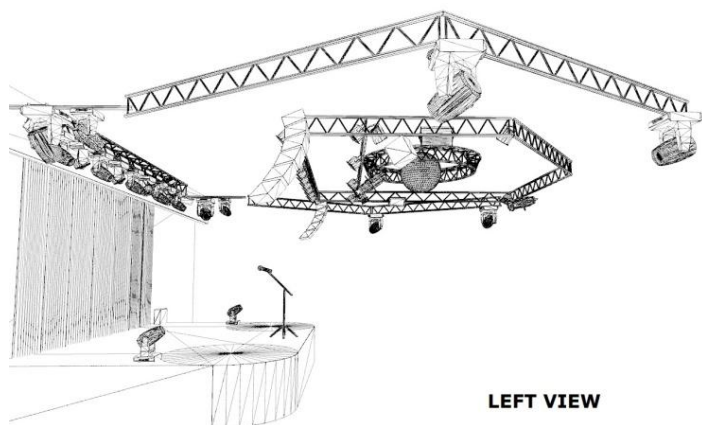

LEGEND:

B	INVOLIGHT LED MH 140B	X 9
BL	AUDIENCE BLINDER 4X650WT	X 2
E	ETC SOURCE FOUR JR 575WT	X 2
HZ	ANTARI Z-350 FAZER	
LS	INVOLIGHT LED STROB 500	X 2
LW	INVOLIGHT LED MH 720 W	X 4
P	PAR-56 SHORT BLACK(WFL)	X 18
PC	PC SPOT 500WT	
S	MARTIN ATOMIC 3000 DMX	X 2
WX	ROBE WASH 250XT	X 4

**CONTROL: CHAMSYS MAGIC Q PC WING COMPACT
FOH LEFT**

Художник по свету – Руслан Ибрагимов
Light director-Ruslan Ibragimov

rus16tons@yandex.ru

+7(916)673-87-95