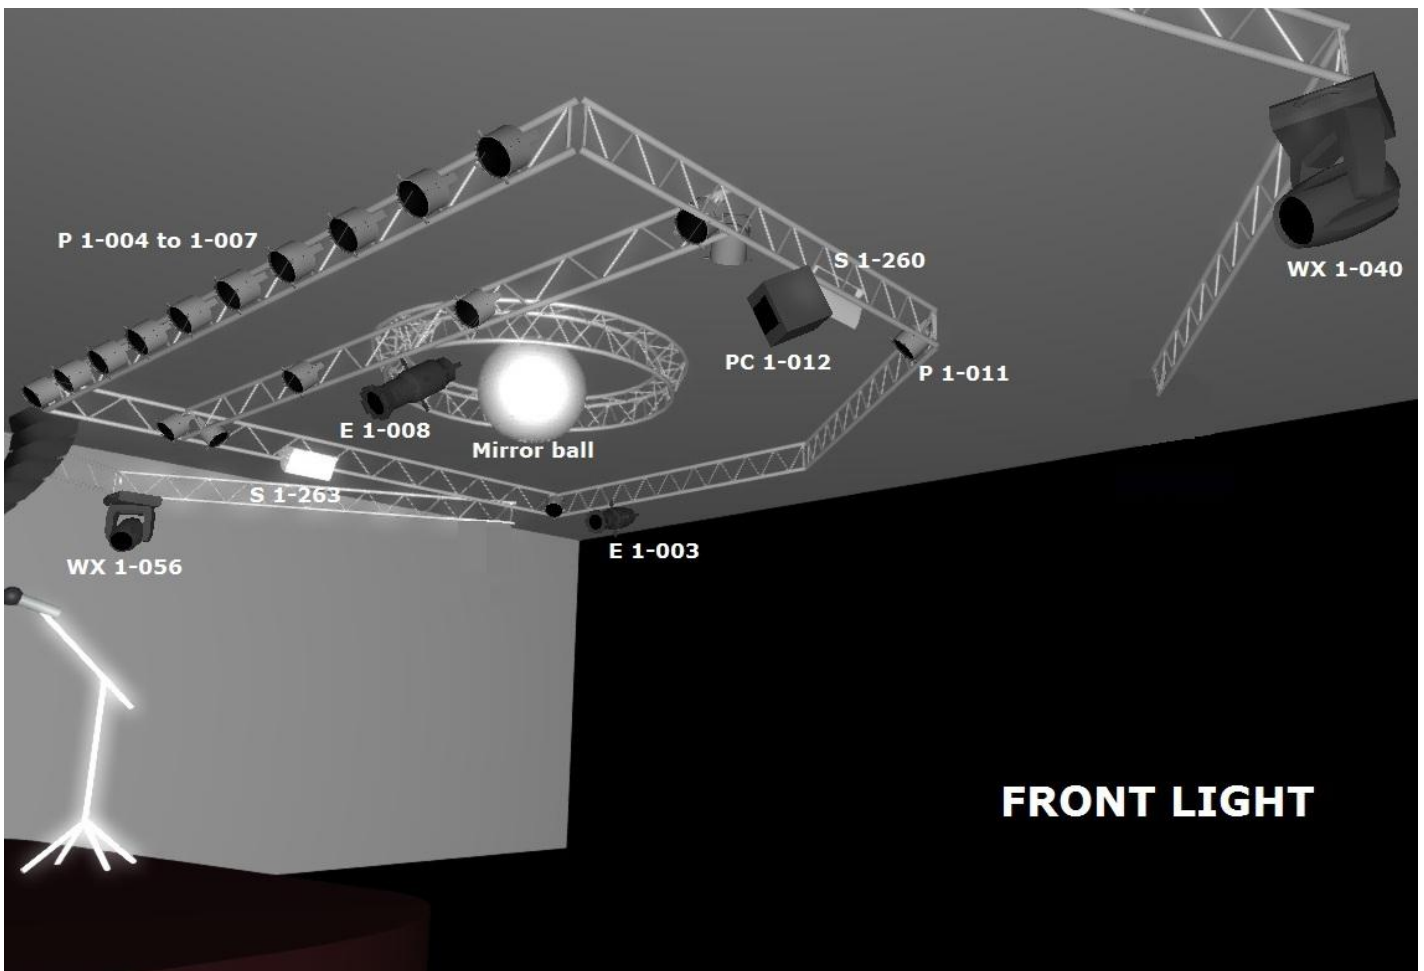

# STAGE LIGHTING 3D PLOT | 16 Tons Club | 2019

**LEGEND:**

<b>B</b>	<b>INVOLIGHT LED MH 140B</b>	<b>X 9</b>
<b>BL</b>	<b>AUDIENCE BLINDER 4X650WT</b>	<b>X 2</b>
<b>E</b>	<b>ETC SOURCE FOUR JR 575WT</b>	<b>X 2</b>
<b>HZ</b>	<b>ANTARI Z-350 FAZER</b>	
<b>LS</b>	<b>INVOLIGHT LED STROB 500</b>	<b>X 2</b>
<b>LW</b>	<b>INVOLIGHT LED MH 720 W</b>	<b>X 4</b>
<b>P</b>	<b>PAR-56 SHORT BLACK(WFL)</b>	<b>X 18</b>
<b>PC</b>	<b>PC SPOT 500WT</b>	
<b>S</b>	<b>MARTIN ATOMIC 3000 DMX</b>	<b>X 2</b>
<b>WX</b>	<b>ROBE WASH 250XT</b>	<b>X 4</b>