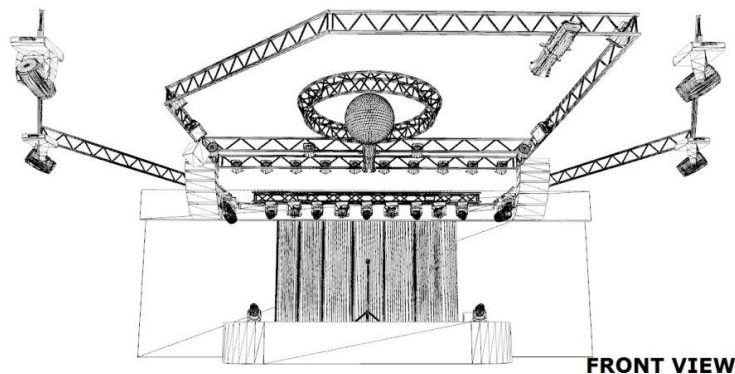

LEGEND:

B	INVOLIGHT LED MH 140B	X 9
BL	AUDIENCE BLINDER 4X650WT	X 2
E	ETC SOURCE FOUR JR 575WT	X 2
HZ	ANTARI Z-350 FAZER	
LS	INVOLIGHT LED STROB 500	X 2
LW	INVOLIGHT LED MH 720 W	X 4
P	PAR-56 SHORT BLACK(WFL)	X 18
PC	PC SPOT 500WT	
S	MARTIN ATOMIC 3000 DMX	X 2
WX	ROBE WASH 250XT	X 4

**CONTROL: CHAMSYS MAGIC Q PC WING COMPACT
FOH LEFT**

Художник по свету – Руслан Ибрагимов
Light director-Ruslan Ibragimov

rus16tons@yandex.ru

+7(916)673-87-95