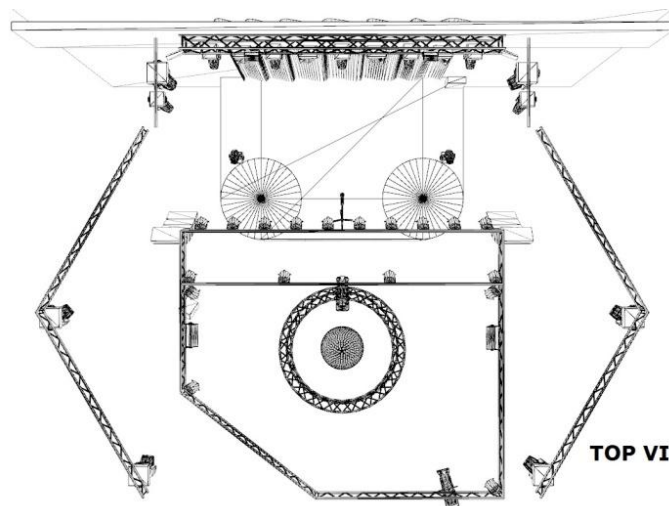

LEGEND:

B	INVOLIGHT LED MH 140B	X 9
BL	AUDIENCE BLINDER 4X650WT	X 2
E	ETC SOURCE FOUR JR 575WT	X 2
HZ	ANTARI Z-350 FAZER	
LS	INVOLIGHT LED STROB 500	X 2
LW	INVOLIGHT LED MH 720 W	X 4
P	PAR-56 SHORT BLACK(WFL)	X 18
PC	PC SPOT 500WT	
S	MARTIN ATOMIC 3000 DMX	X 2
WX	ROBE WASH 250XT	X 4

**CONTROL: CHAMSYS MAGIC Q PC WING COMPACT
FOH LEFT**

Художник по свету – Руслан Ибрагимов
Light director-Ruslan Ibragimov

rus16tons@yandex.ru

+7(916)673-87-95